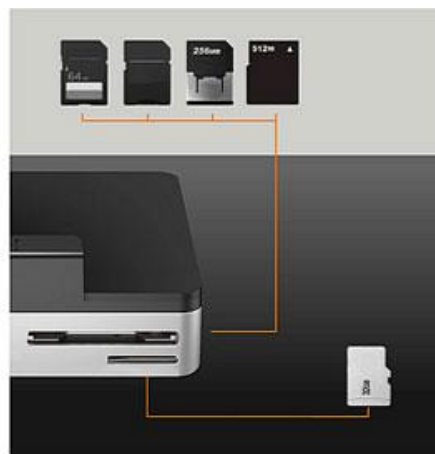

FEATURES

- **12 Combinations for 11-in-1 Functions:**
Each module can work separately as a stand-alone mini adapter or be magnetically attached to the main body for use together
- **5 Magnetic Kits:**
 - 1) USB-C™ to HDMI™ with resolutions up to 3840 x 2106 @ 60 Hz
 - 2) USB-C™ to mini DisplayPort™ with resolutions up to 3840 x 2160 @ 60 Hz
 - 3) USB-C™ to VGA with resolutions up to 1920 x 1080 @ 60 Hz
 - 4) USB-C™ to Gigabit Ethernet
 - 5) USB-C™ to SD™/microSD™ 3.0 memory card reader/writer slots for external memory cards up to 2 TB
- **Main Body of Dock:**
 - 1) USB-C™ to 4K @ 30 Hz HDMI™
 - 2) USB™ Type-A 3.1 Gen 1 port x2 supports 5 Gbps data transfer
 - 3) USB-C™ Power Delivery 3.0 charging up to 100W
 - 4) USB-C™ 3.1 Gen 1 supports 5 Gbps data transfer
- **Dual or Triple Monitors:**
When the main body and USB-C™ to 4K HDMI™, USB-C™ to 4K mini DisplayPort™ or HDMI™ to VGA are used at the same time, a MacBook Pro® can be used with triple monitors.
- **Perfect for MacBook®:**
Compatible with MacBook Pro® 2016-2019 / MacBook Air® 2018-2019 / 12" MacBook® 2015 or later

USB-C™ to 4K60 Hz HDMI™ JCD612 Travel Dock for iPad Pro®

Fits perfectly with iPad Pro® 11" & 12.9"

But! This year Apple changed the thickness of the new 12.9" iPad so now **JCD612 cannot be installed on the new 2021 12.9" model.**

The JCD612 USB-C™ to 4K60 Hz HDMI™ Travel Dock for iPad Pro® provides extra connectivity for your USB-C™ Apple® computer.

This pocket-sized multi-adapter allows you to add an additional USB™ 2.0/3.0/3.1 computer peripheral, HDMI™ monitor, SD™ card reader, and a 3.5 mm audio jack through your computer's USB-C™ port.

SuperSpeed USB™ 5 Gbps Port

1-port USB™ Type-A 3.1 supports 5 Gbps data transfer

SD™ / microSD™ UHS-I 104 MB/s

SD™/microSD™ card reader SD™ 3.0 UHS-I 104 MB/s

Combo Audio Mic / Speaker

If the HDMI™ and 3.5 mm audio jack are connected simultaneously, the 3.5 mm audio jack takes priority.